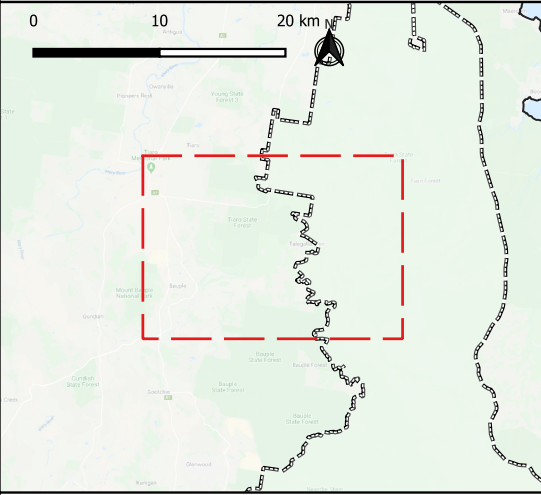

Talegalla Weir
→ 5.8 Km to nearest turbine

Bauple
→ 12.5 Km to nearest turbine